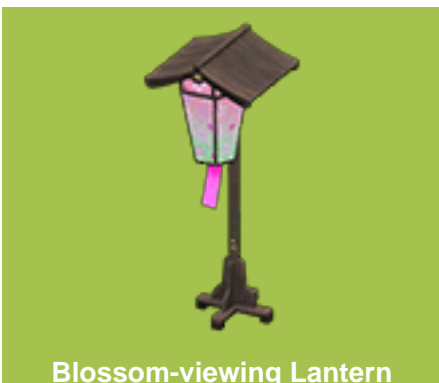

# ACNH Retro Island (Nova Light, Crescent-Moon Chair) - Best Animal Crossing Exterior Design Ideas

10/31/2020 11:44:53 AM

YouTube :

<https://www.youtube.com/embed/x7wVVD60WUM0>

Part Item:

Nova Light

Crescent-moon Chair

Moon

Crescent-moon Chair

Pink-rose Plant

Gold-rose Plant

Grand Piano

Iron Garden Chair

Pool

Blossom-viewing Lantern

Are you also tired of the scary Halloween-themed Animal Crossing Island recently? Then this video showcasing a different style of retro island design, you can learn fantastic decoration ideas from this happy Animal Crossing island. It has decorated everywhere with shining items Nova light, Crescent-moon Chair, Moon. With custom pathway flooring, gorgeous square, piano performance, fashion clothes store, floral waterfall. To create an artistic and romantic Animal Crossing island for the exterior deco buy [Animal Crossing items](#) and [Animal Crossing bells](#) at [akrpg.com](#)

[ACNH Retro Island \(Nova Light, Crescent-Moon Chair\) - Best Animal Crossing Exterior Design Ideas](#)