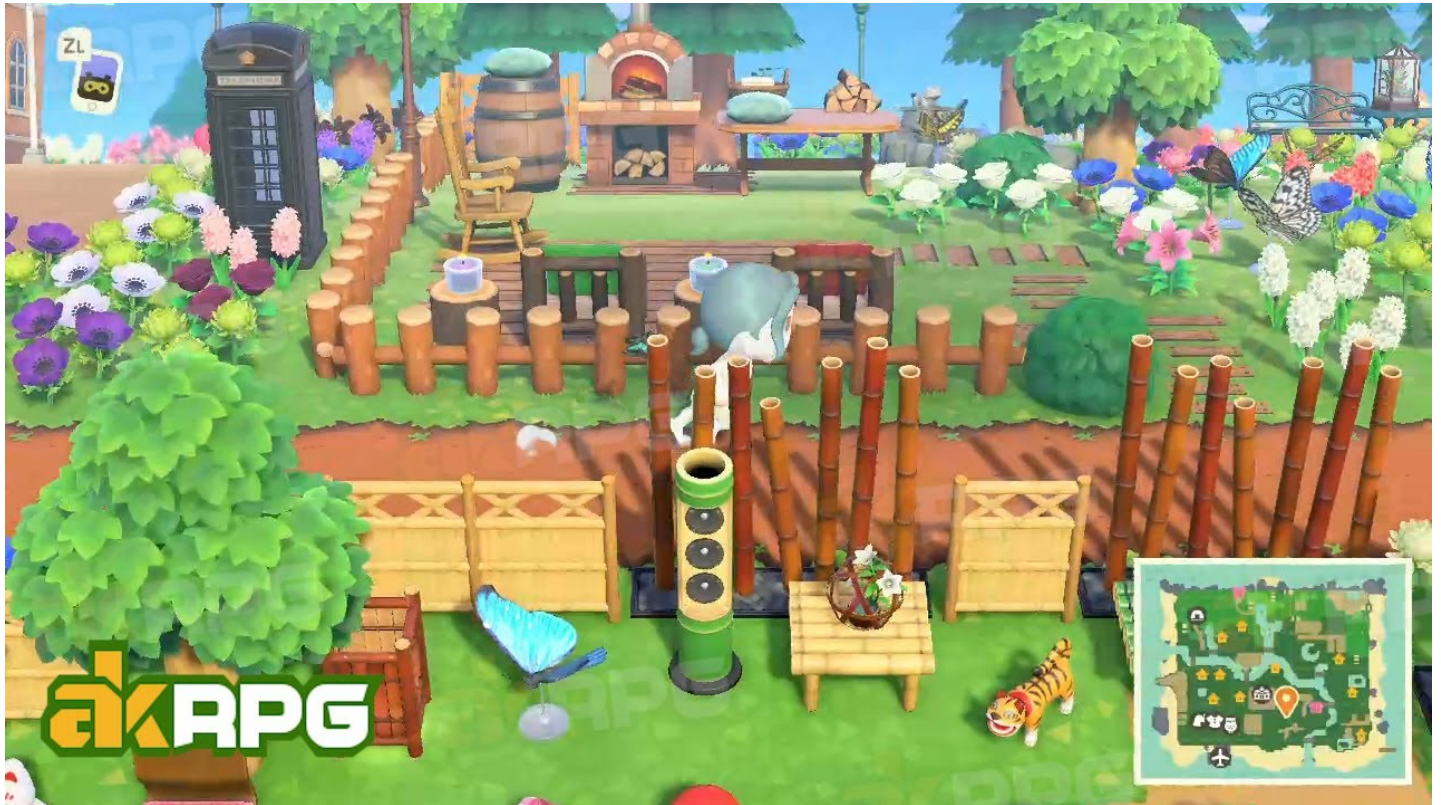

ACNH Natural Cottagecore Rural Island (Japanese Bamboo Garden, Hot Spring, Sawmill) - Animal Crossing Island Ideas

4/12/2021 8:04:50 PM

YouTuBe : <https://www.youtube.com/embed/F00DLUZizy4>

Part Items: Total: 1.89 USD

Outdoor Bath

Bamboo Partition

Bamboo Speaker

Bamboo Lattice Fence

Bamboo Stool

Bamboo Floor Lamp

Bamboo Bench

Bamboo Sphere

Bamboo Lunch Box

Floor Seat

Country Fence

Rocking Chair

Log Chair

Take a tour to the 5-Star Natural Overgrown Forstcore Village Island with mixed Japanese themes and cottagecore vibe, discover the amazing [Animal Crossing New Horizons island design ideas](#)! This natural overgrown forest island has very natural rural scenery, with a winding river passing through the island full of trees and trees. And the most attractive static electricity on the island is undoubtedly the rustic resting area surrounded with Country Fence

which can work for picnic or farm workbeach and the bamboo garden created with bamboo items (Bamboo Partition, Bamboo Speaker, Bamboo Lattice Fence, Bamboo Stool, Bamboo Sphere and more). In addition, the beautiful residential area on the island can also bring you different inspirations.