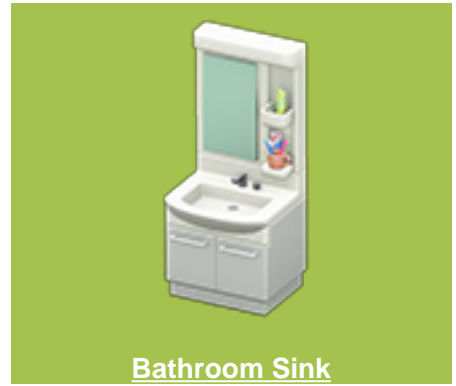

# Best ACNH Bathroom With Cypress Bathtub - How To Design Your Spa Room

1/14/2022 5:10:37 PM

YouTuBe : <https://www.youtube.com/embed/O1czeYGfdfA>

*Part Items: Total: 1 USD*

Iron Shelf

Automatic Washer

Bathroom Sink

The creator arranged some stunning [ACNH furniture items](#) and decorations to bring some atmosphere to the room, Cypress Bathtub, Wooden Full-length Mirror, Shower Set, Iron Shelf, Log Bench, Bathroom Sink, Automatic Washer, as well as some plants, Cherry-blossom Branches so you can enjoy the nature. The Birch Flooring matches the stone tile wall very well, they are all the same color scheme. Hope the video can help you design the perfect bathroom in Animal Crossing: New Horizons.