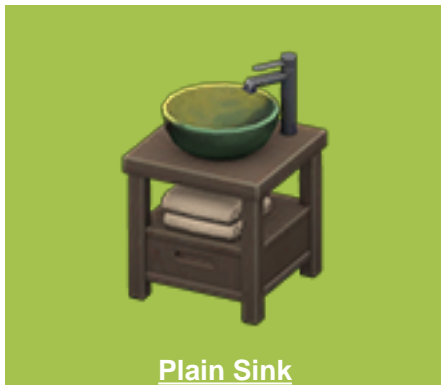

ACNH Traditional Elegant Washitsu Decor - Best Animal Crossing Interior Design Ideas

4/20/2021 2:47:56 PM

YouTuBe : <https://www.youtube.com/embed/Qj7YkLQUceA>

Part Items: Total: 1.6 USD

Rattan Armchair

Rattan Bed

Rattan Waste Bin

Rattan Wardrobe

Rattan Low Table

Rattan End Table

Rattan Stool

Old-fashioned Alarm Clock

Lacy Rug

Claw-foot Tub

Plain Sink

This is a classic washitsu house, we use the screen doors as the section line, dividing the room into 3 sections, you can rest, sleep, and bathe here. The highlight of the room is the rattan element displays in the furniture, this is the perfect match with the blue bedsheet. And the bathing area is another gem, cute, chill, a great place to relax. So that's the general philosophy for this design, and if you enjoy our decor collections, you can check out more creative designs